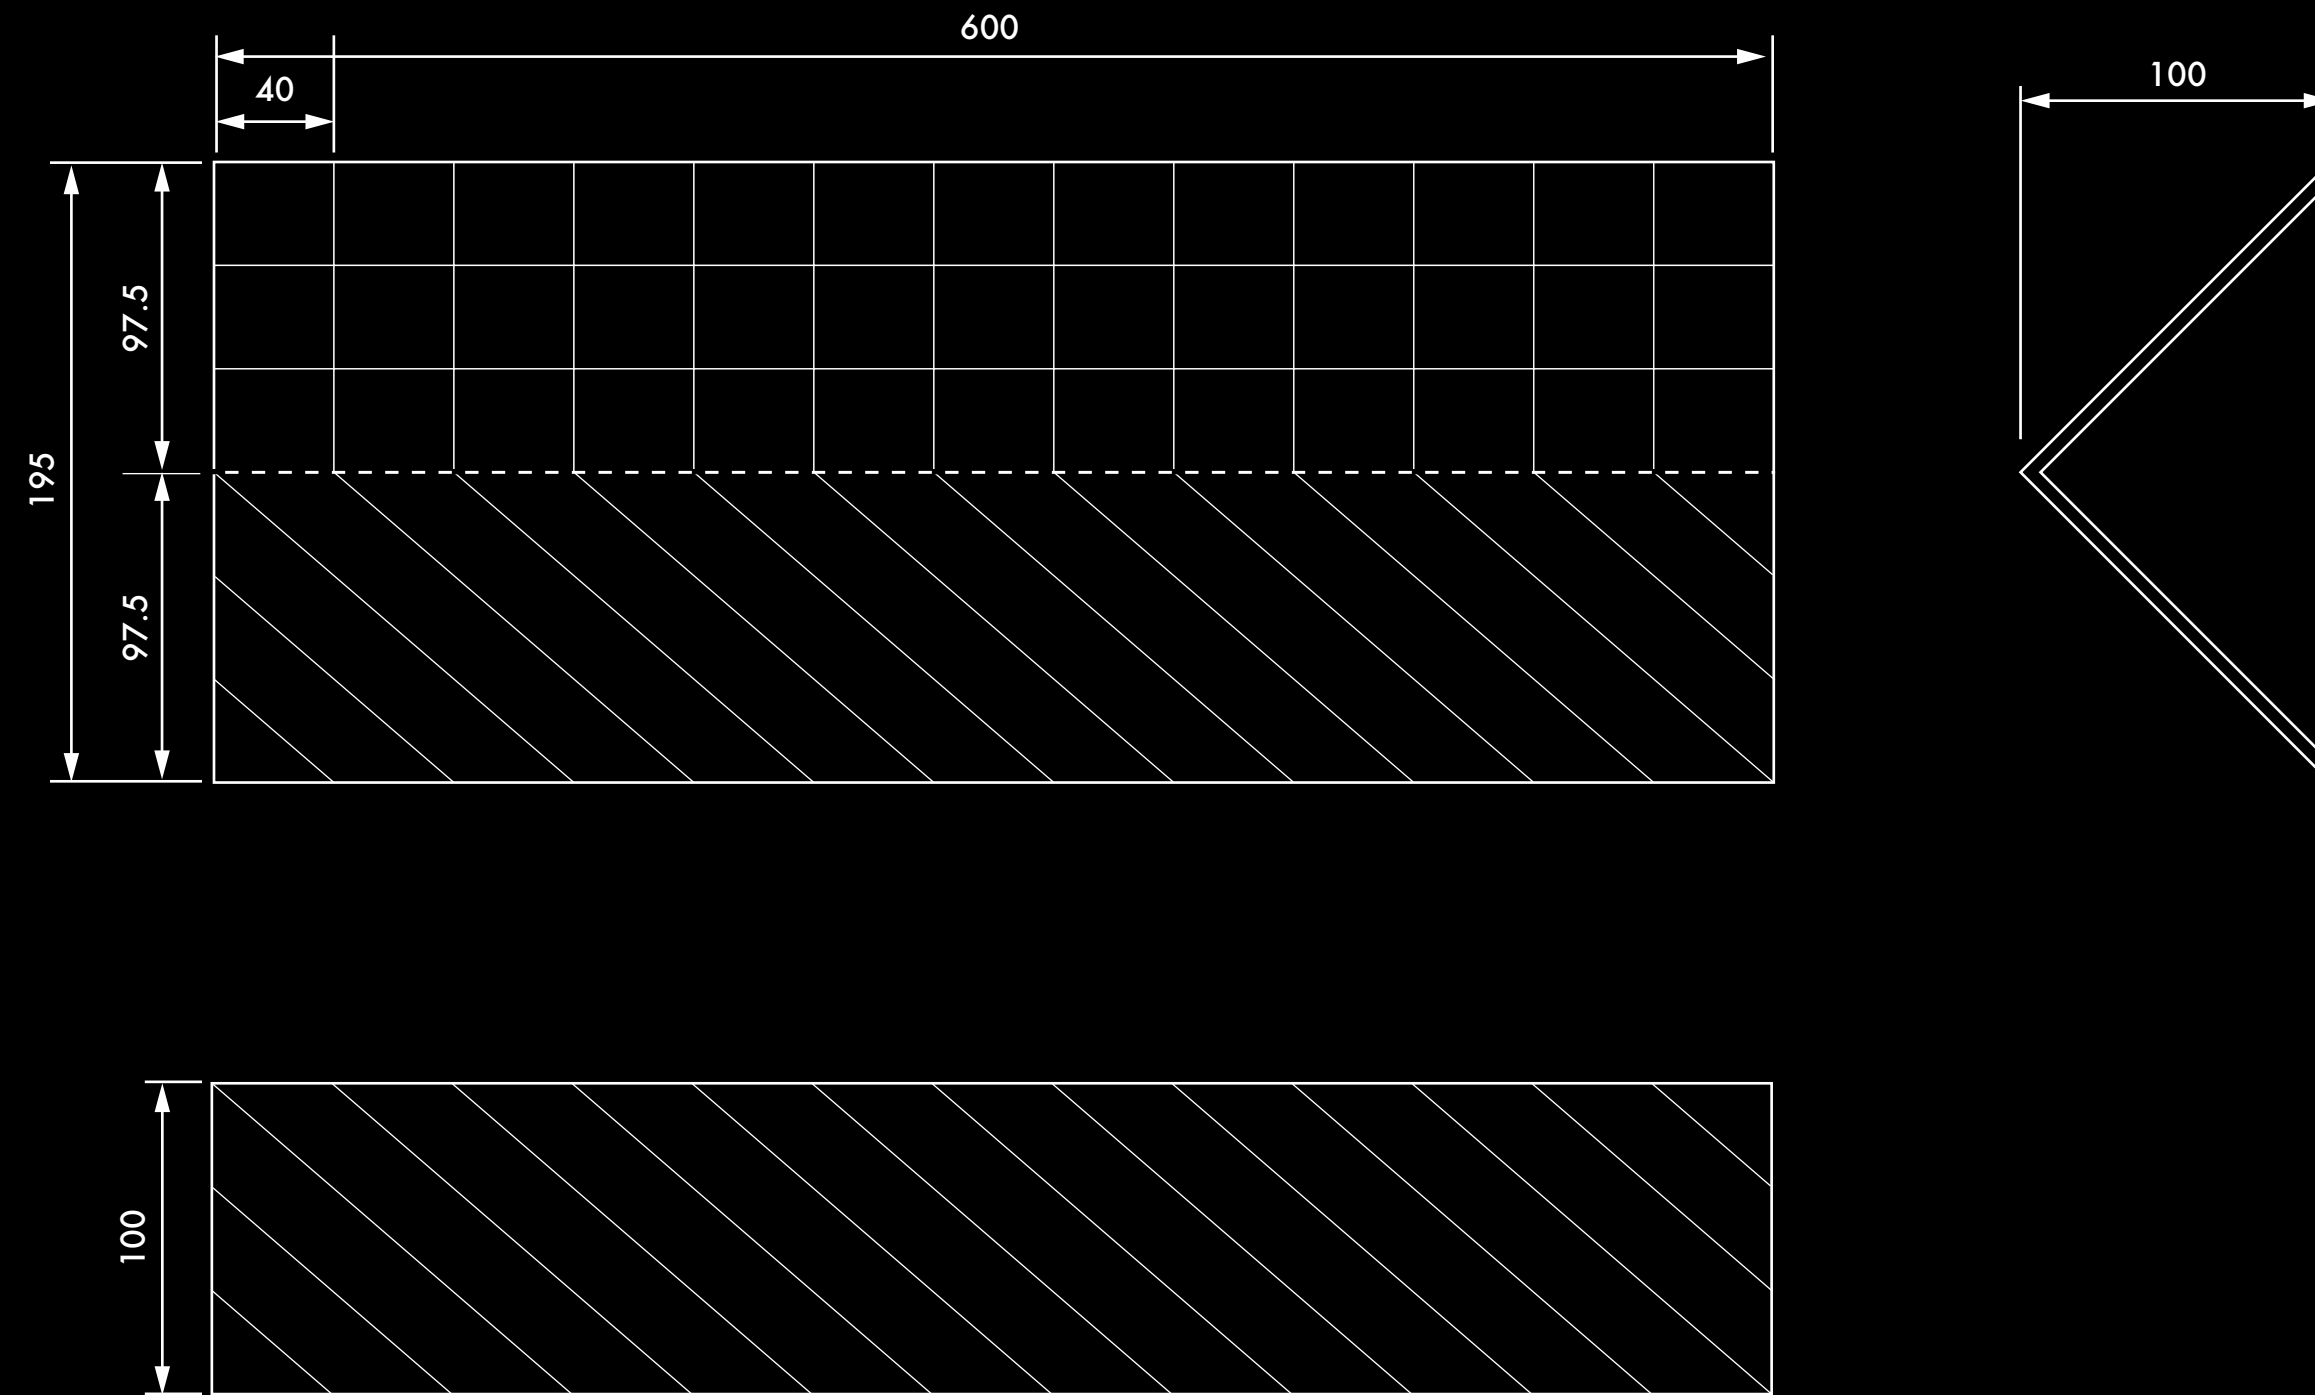

# LINE09

Pcs Size:H600xW195xD100mm

Exh Size:H600xW1560xD100mm(8pcs)

Medium wood,acrylic

Year 2021

Original

AW Number 720Hw

LINE09

Pcs Size: H700xW163xD130mm **2021**  
 Exh Size: H700xW652xD130mm(4pcs)  
 Medium: wood, acrylic

T70			
	WM 9mm-0014M		
980Hw	70w14		

LINE Series 22006y14568241  
 0001  
 02-01

4522831000517

**LINE10**

Pcs Size: H600xW195xD100mm **2021**  
Exh Size: H600xW975xD100mm(5pcs)  
Medium: wood, acrylic

L60				
	WM	9mm-0013M		
780Hw		60w13		

LINE Series 22006y14568242  
0002  
02-05

4522831000517

**LINE11**

LINE Series 22006y14568242  
0003  
02-05

4522831000517

Pcs Size: H450xW90xD45mm **2021**  
Exh Size: H450xW360xD45mm(4pcs)  
Medium: wood, acrylic

L60			
	WM	4mm-006M	
270Hw		45w6	

**LINE12**