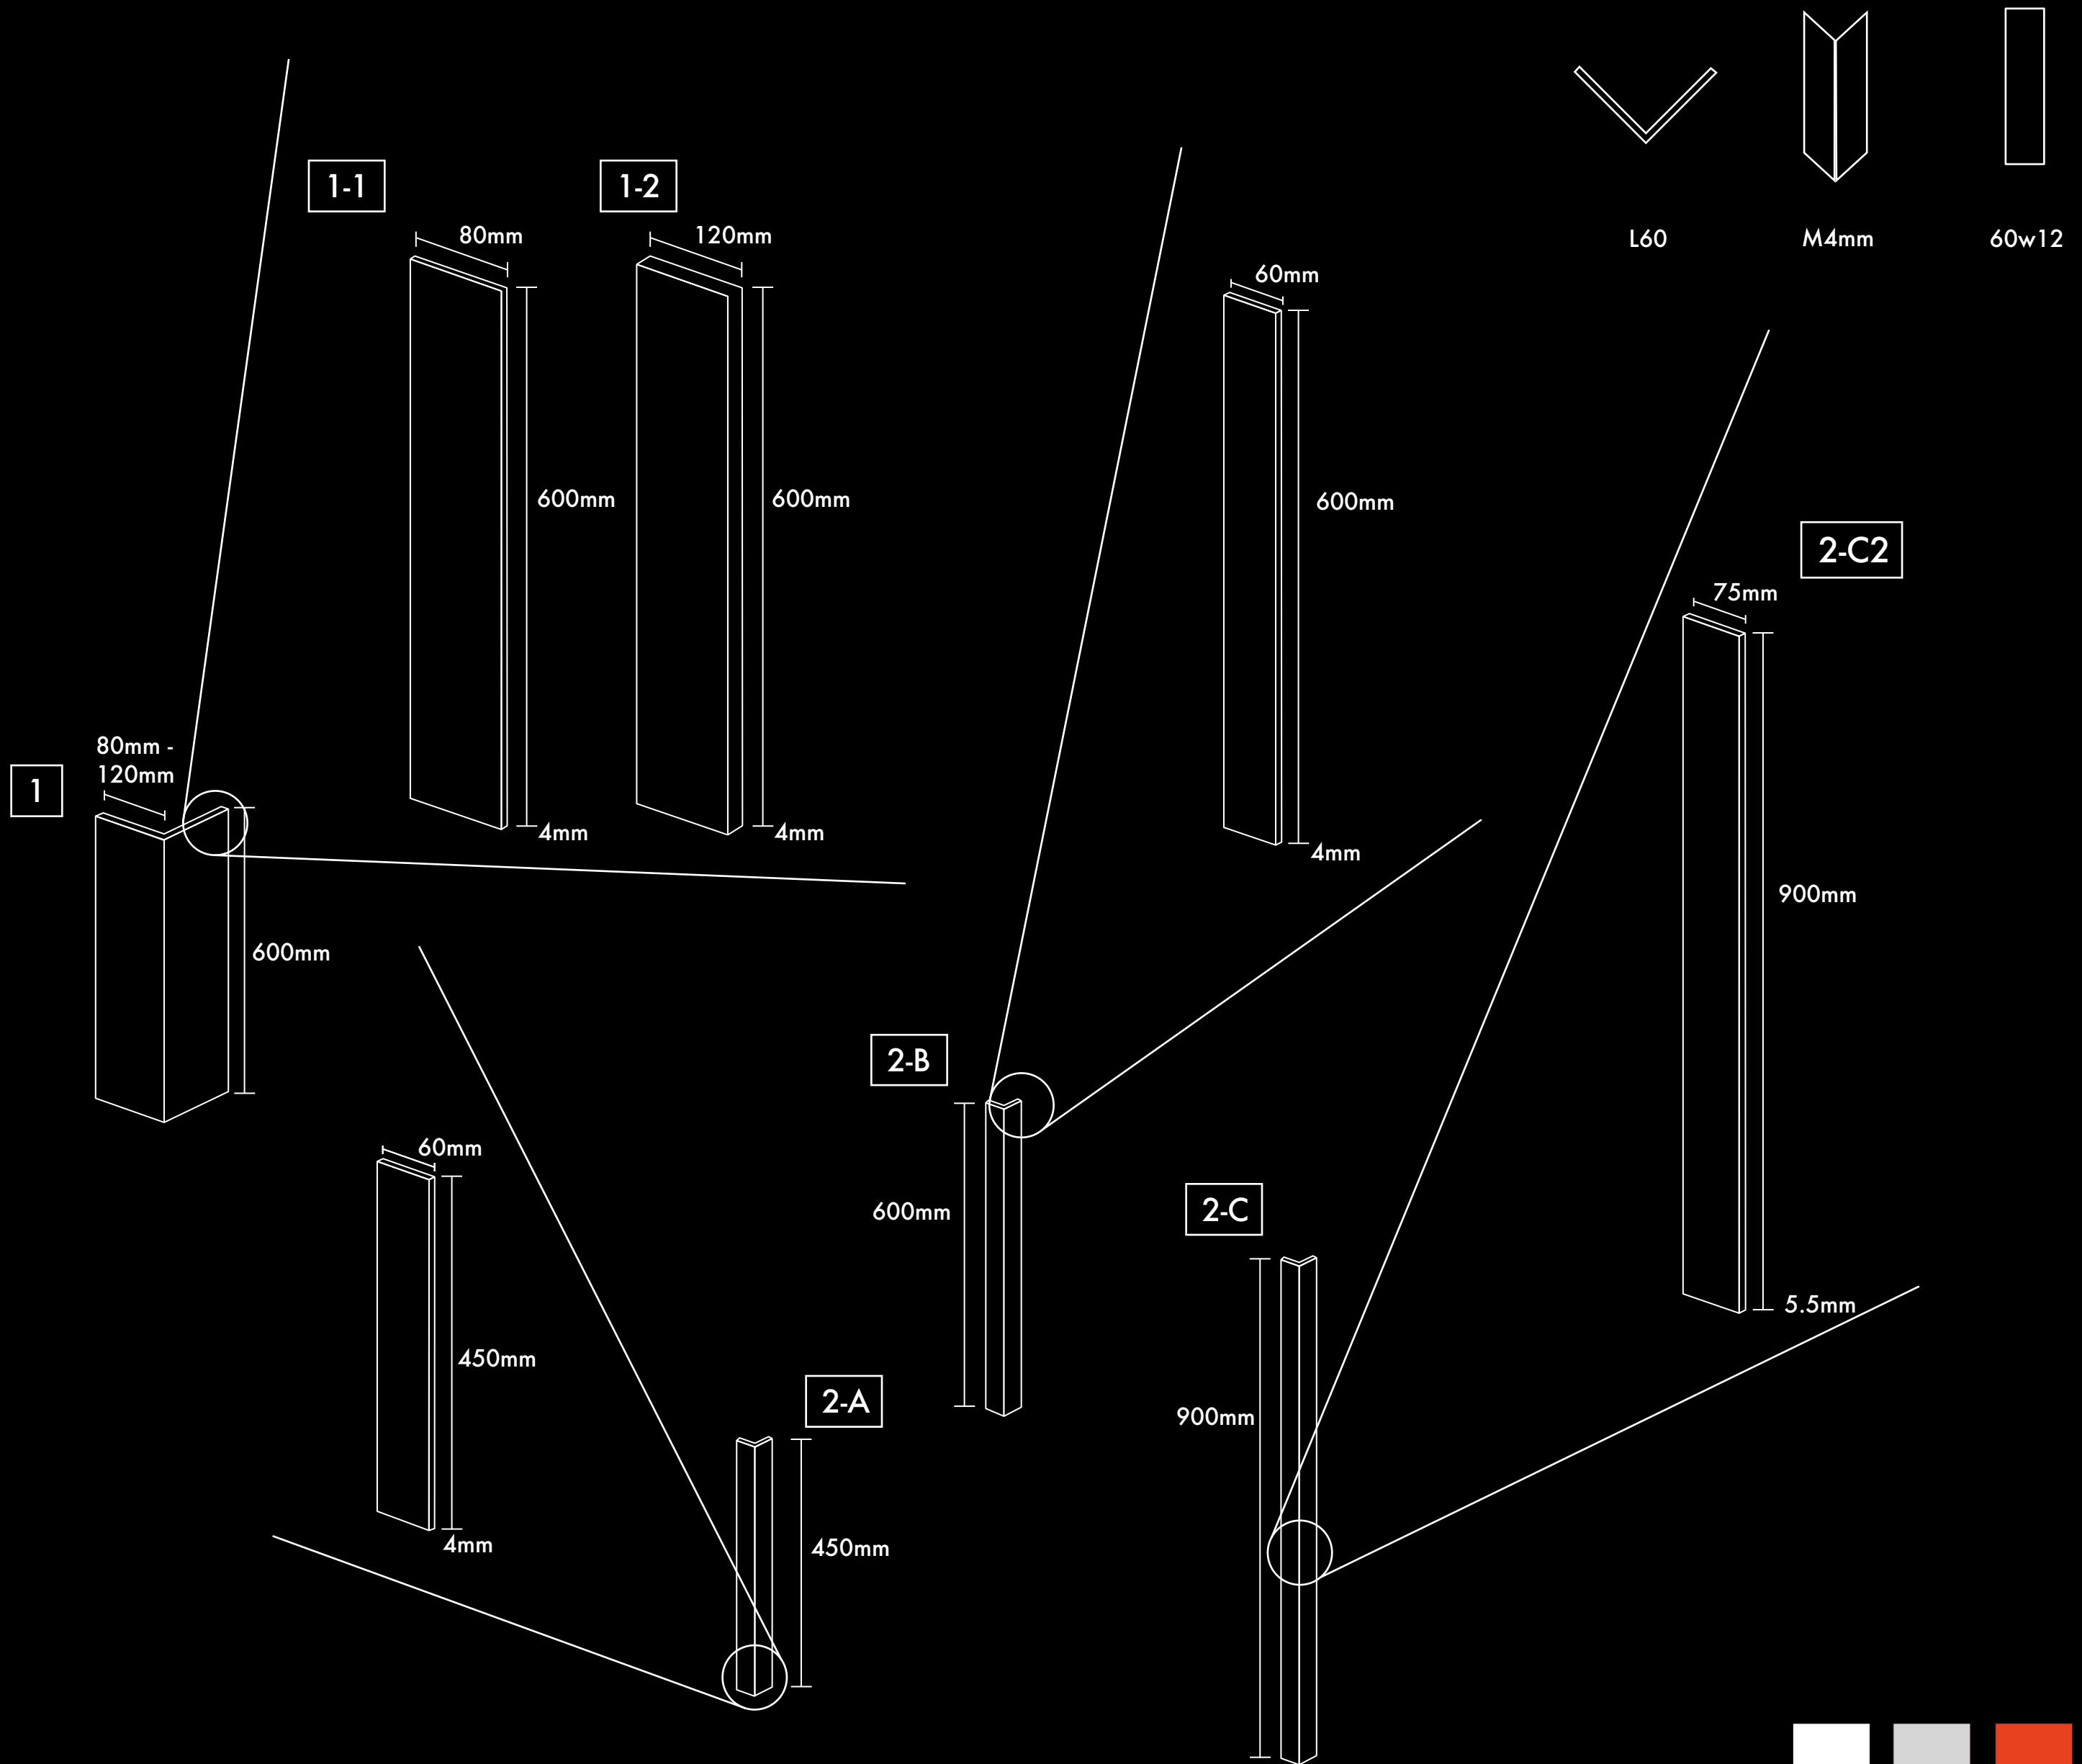

# LINE09

Pcs Size:H600xW195xD100mm

Exh Size:H600xW1560xD100mm(8pcs)

Medium wood,acrylic

Year 2021

Original

AW Number 720Hw

LINE09

Pcs Size: H700xW163xD130mm **2021**  
 Exh Size: H700xW652xD130mm(4pcs)  
 Medium: wood, acrylic

T70			
	WM 9mm-0014M		
980Hw	70w14		

LINE Series 22006y14568241  
 0001  
 02-01

4522831000517

**LINE10**

Pcs Size: H600xW195xD100mm **2021**  
Exh Size: H600xW975xD100mm(5pcs)  
Medium: wood, acrylic

L60				
	WM	9mm-0013M		
780Hw		60w13		

LINE Series 22006y14568242  
0002  
02-05

4522831000517

**LINE11**

LINE Series 22006y14568242  
0003  
02-05

4522831000517

Pcs Size: H450xW90xD45mm **2021**  
Exh Size: H450xW360xD45mm(4pcs)  
Medium: wood, acrylic

L60			
	WM	4mm-006M	
270Hw		45w6	

**LINE12**