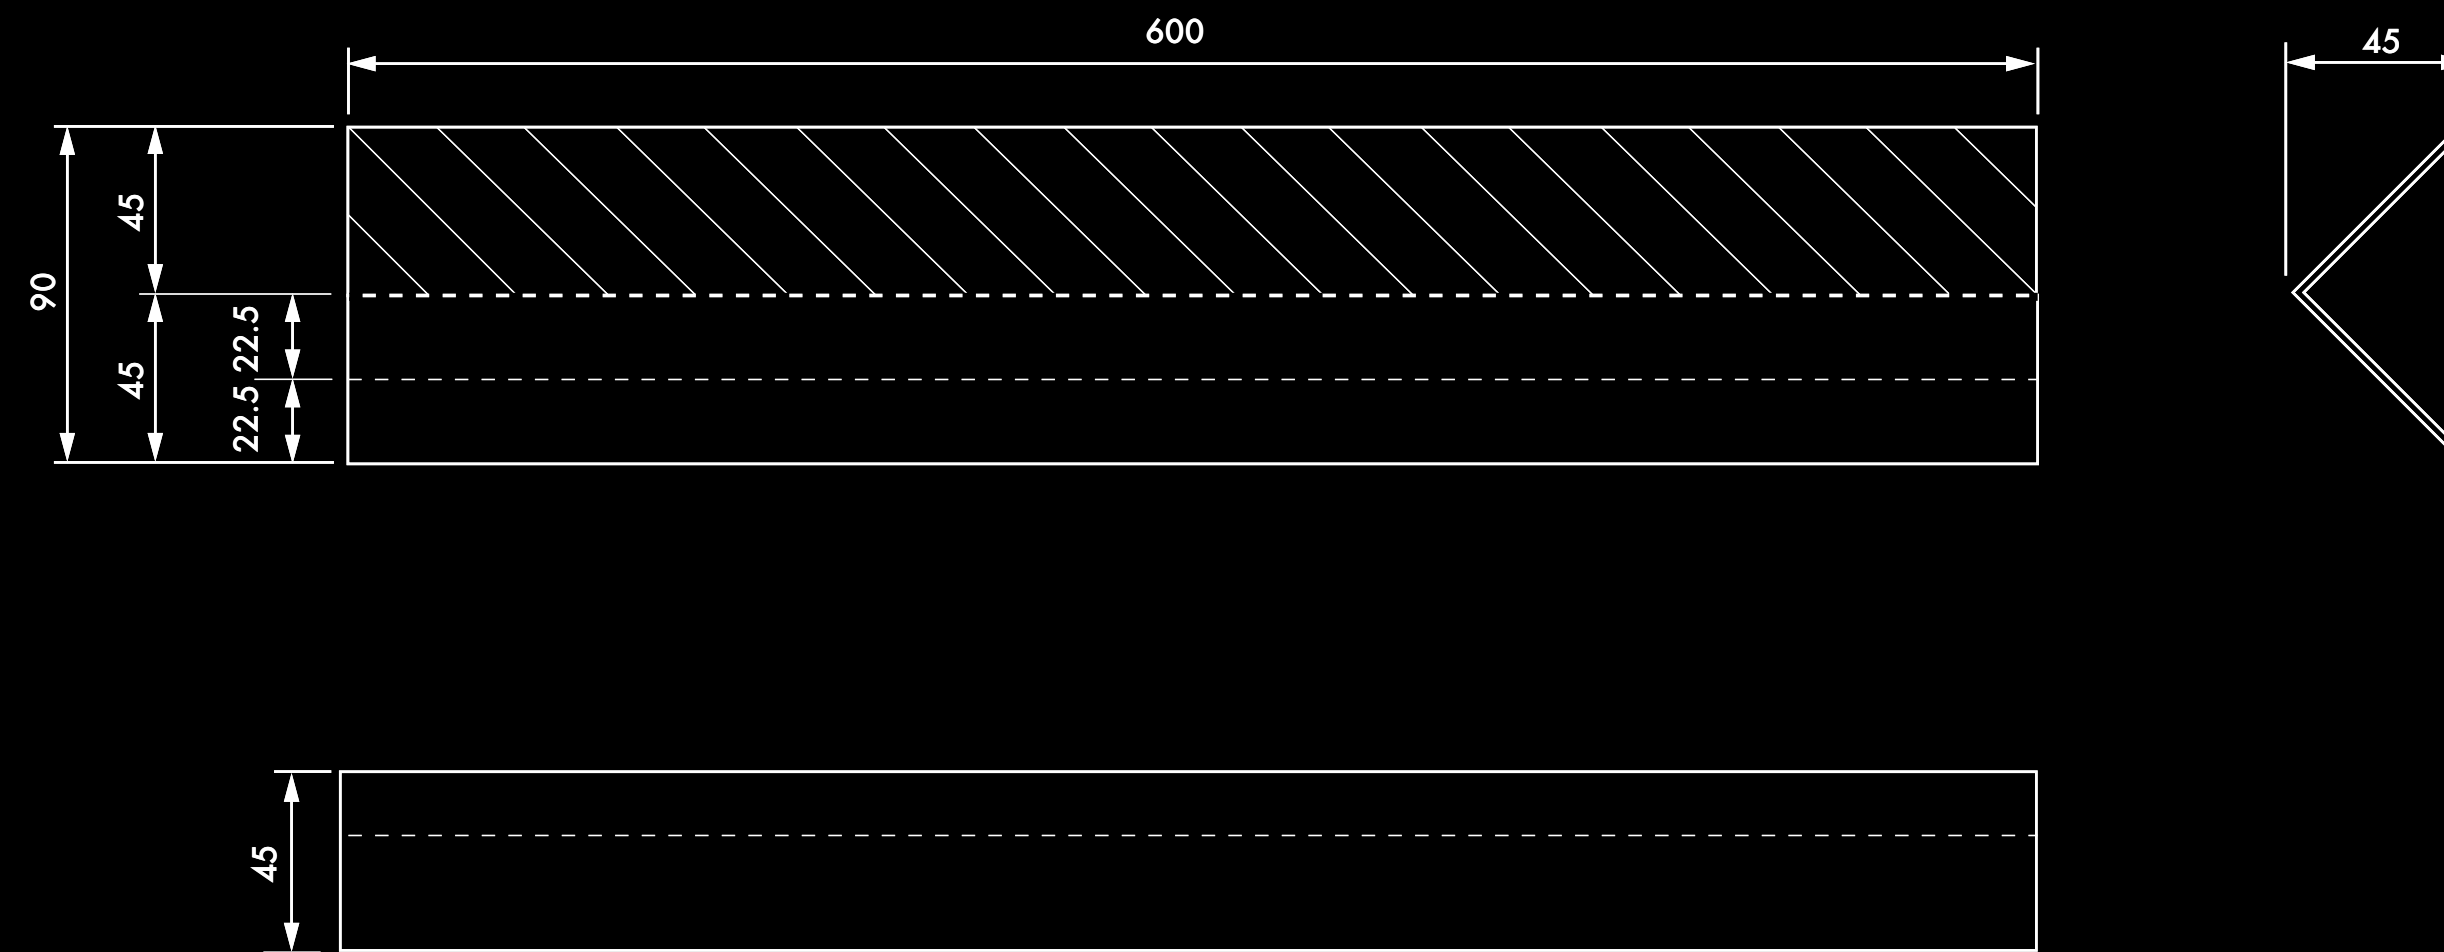

# LINE18

Pcs Size:H600xW90xD45mm

Exh Size:H600xW1870xD45mm(22pcs)

Medium wood,acrylic

Year 2022

Edition 製造番号 01-22

AW Number 360Hw

LINE18

LINE Series 22006y14568246  
0004  
02-05

4522831000517

Pcs Size: H450xW73xD40mm **2022**  
Exh Size: H450xW438xD40mm(6pcs)  
Medium: wood, acrylic

L60				
225Hw	WS	4mm-005M	45w5	

**LINE19**

**LINE**  
Series

22006y14568245  
0005  
02-04

452283100 0517

Pcs Size: H450xW195xD47mm **2022**  
 Exh Size: H450xW595xD47mm(7pcs)  
 Medium: wood,acrylic

L60			
WS	4mm-006M		
270Hw	45w6		

**LINE20**