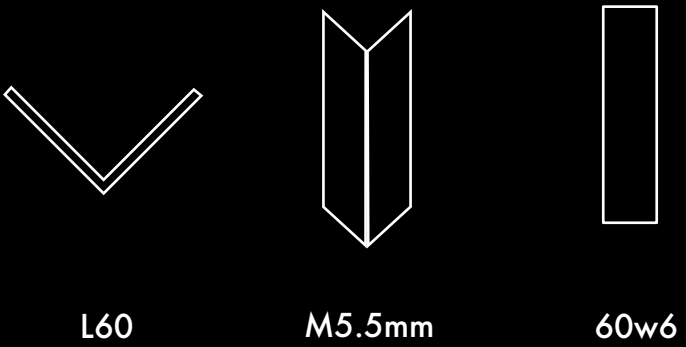

# LINE18

Pcs Size:H600xW90xD45mm

Exh Size:H600xW1870xD45mm(22pcs)

Medium wood,acrylic

Year 2022

Edition 製造番号 01-22

AW Number 360Hw

LINE18

LINE Series 22006y14568246  
0004  
02-05

4522831000517

Pcs Size: H450xW73xD40mm **2022**  
Exh Size: H450xW438xD40mm(6pcs)  
Medium: wood, acrylic

L60				
225Hw	WS	4mm-005M	45w5	

**LINE19**

**LINE**  
Series

22006y14568245  
0005  
02-04

452283100 0517

Pcs Size: H450xW195xD47mm **2022**  
 Exh Size: H450xW595xD47mm(7pcs)  
 Medium: wood,acrylic

L60			
WS	4mm-006M		
270Hw	45w6		

**LINE20**