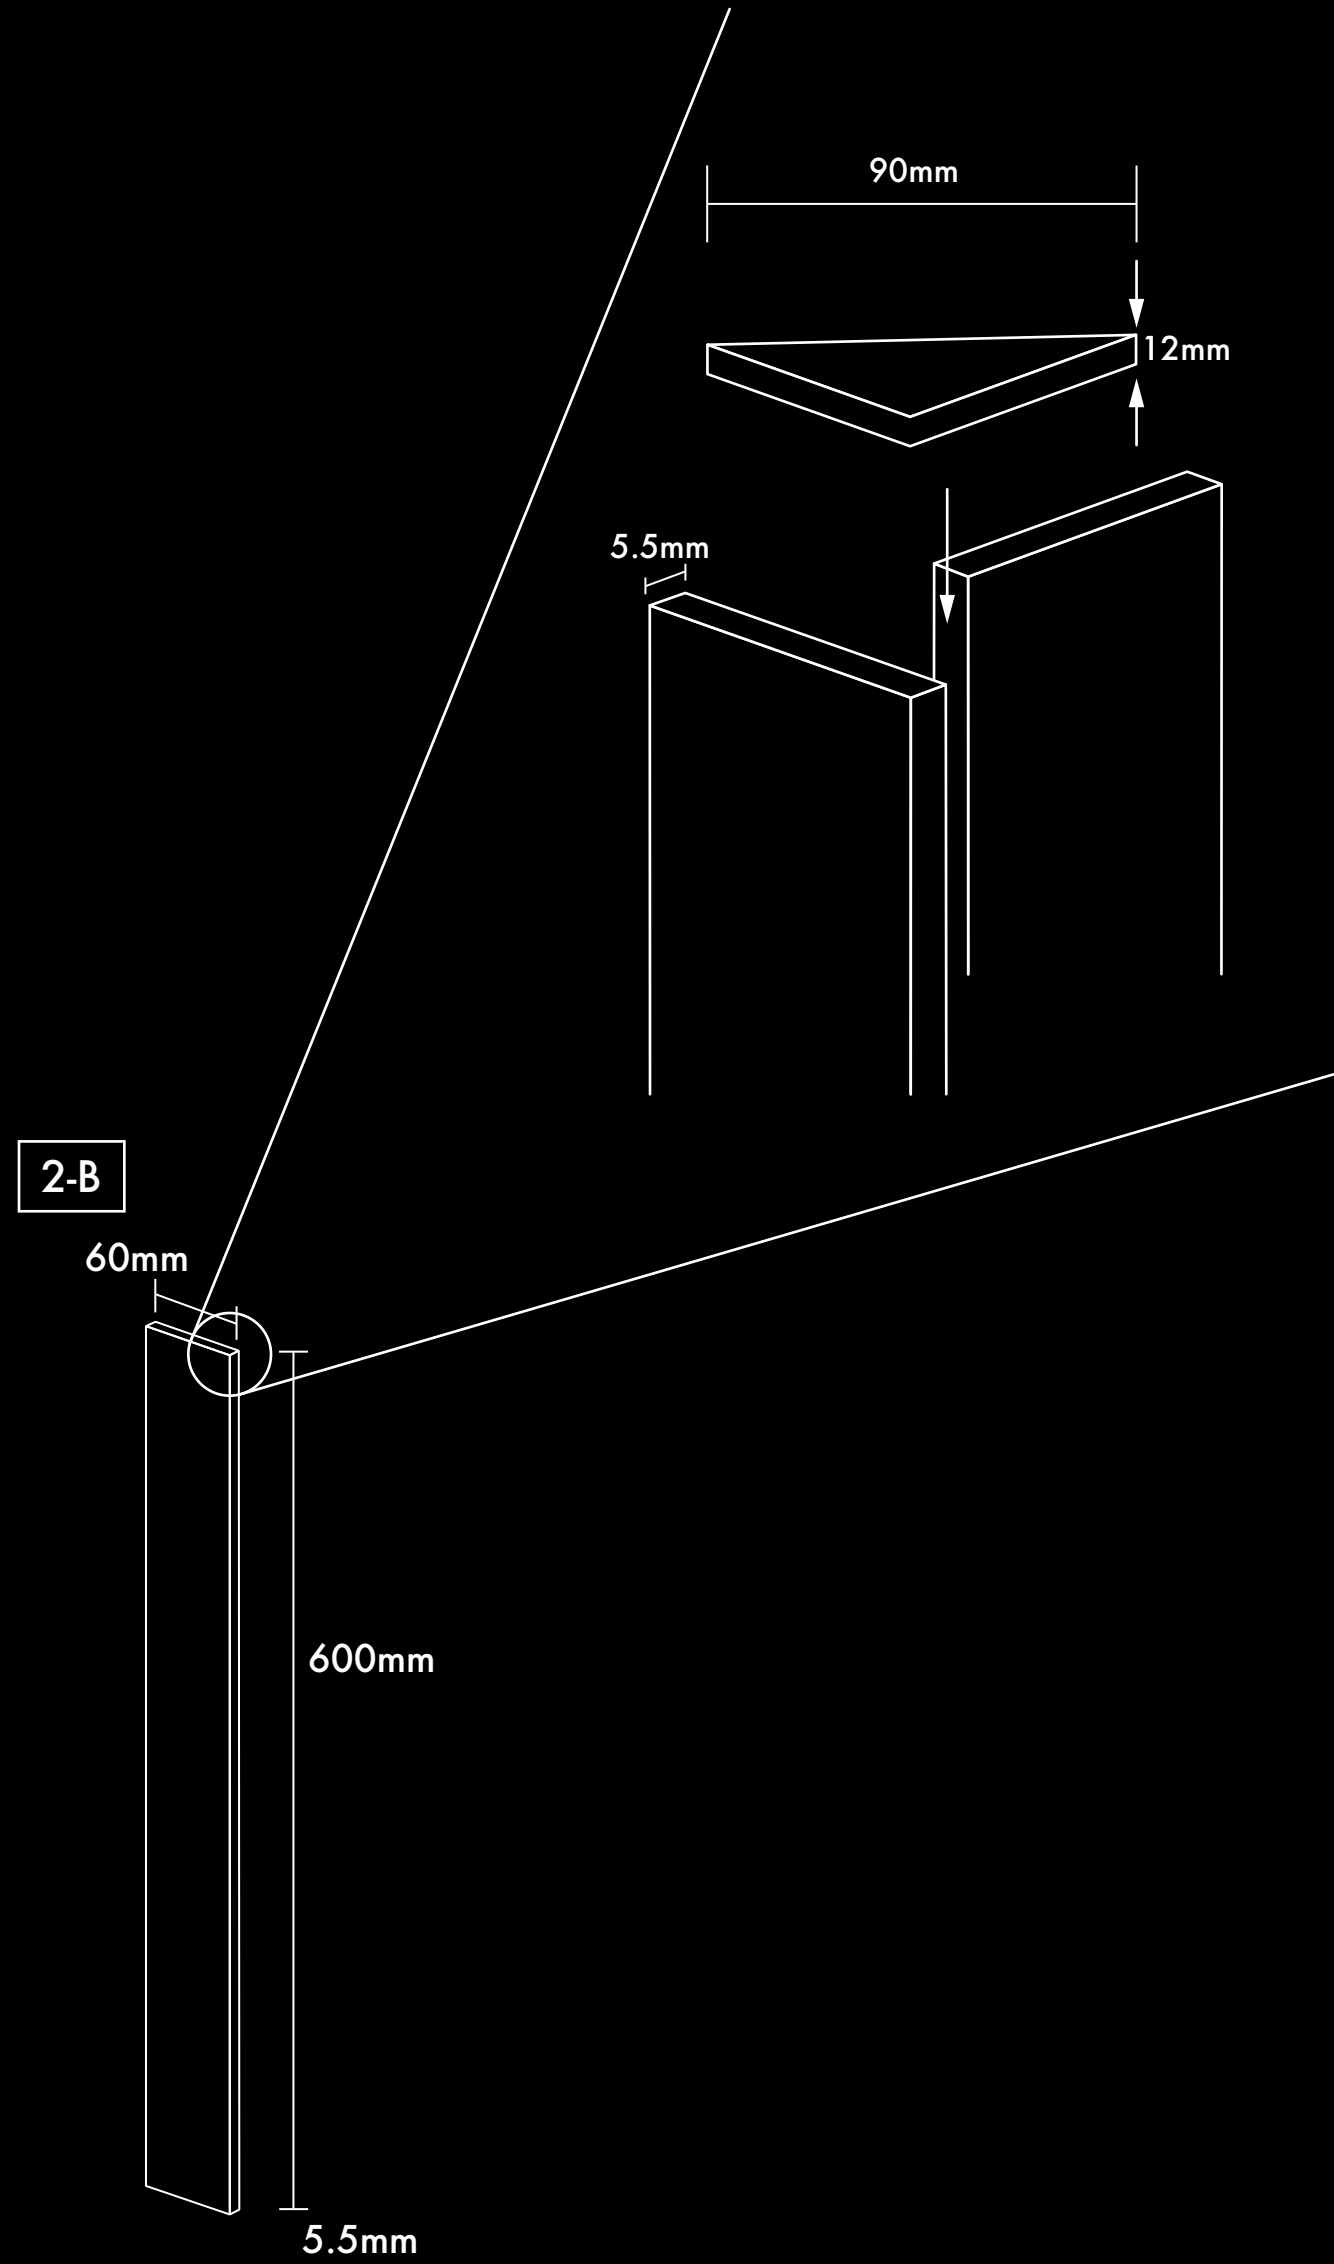

# LINE18

Pcs Size:H600xW90xD45mm

Exh Size:H600xW1870xD45mm(22pcs)

Medium wood,acrylic

Year 2022

Edition 製造番号 01-22

AW Number 360Hw

LINE18

LINE Series 22006y14568246  
0004  
02-05

4522831000517

Pcs Size: H450xW73xD40mm **2022**  
Exh Size: H450xW438xD40mm(6pcs)  
Medium: wood, acrylic

L60				
225Hw	WS	4mm-005M	45w5	

**LINE19**

**LINE**  
Series

22006y14568245  
0005  
02-04

452283100 0517

Pcs Size: H450xW195xD47mm **2022**  
 Exh Size: H450xW595xD47mm(7pcs)  
 Medium: wood,acrylic

L60			
WS	4mm-006M		
270Hw	45w6		

**LINE20**